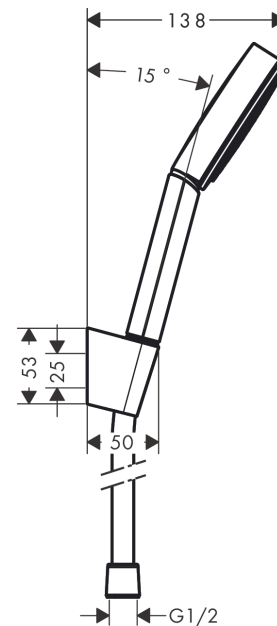

Pulsify S

Shower holder set 105 1jet with shower hose 125 cm

Finish: **Chrome** Article Number: **24301000**

Description

product features

- consists of: hand shower, shower holder, shower hose
- shower head size: 105 mm
- integrated support function
- spray type: PowderRain
- maximum flow rate at 3 bar: 13,5 l/min
- minimum flow pressure: 1 bar
- operating pressure: min. 1 bar/max. 6 bar
- pivot connector prevents hose from tangling
- wall supports made of plastic
- rinseable sieve insert

Technology

Design awards

reddot winner 2021

Product image

Scale drawing

Flowchart